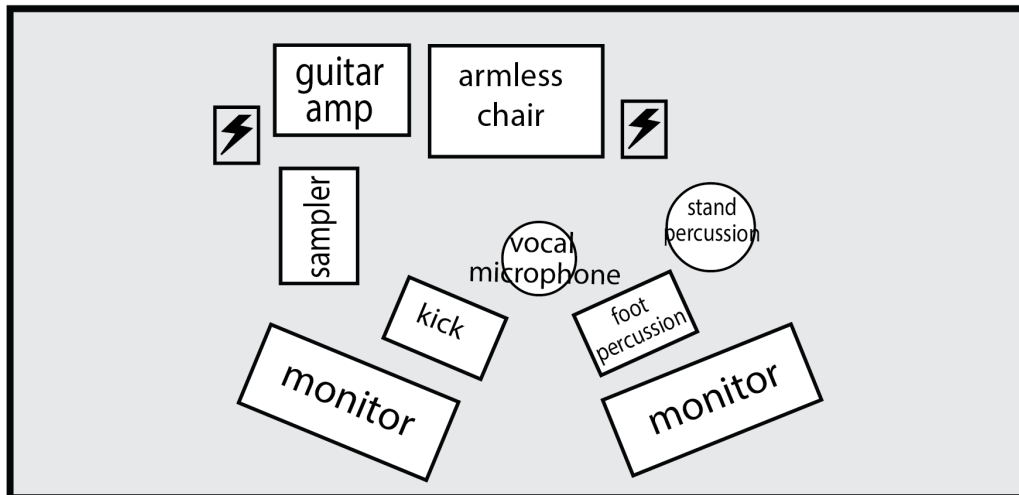

O GAJO

Technical raider 2017

Contact - João Morais (+351 964 027 147)

PATH LIST:

paths	instrument	Microphones	Efect
1	Guitar	Amp DI	Reverb
2	Guitar	Fishman Aura Spectrum DI	Reverb
3	Vocal	Shure SM 58	Reverb
4	Sampler	DI mono esquerda	Reverb
5		DI mono direita	Reverb
6	Foot percussion	Shure SM 57	Reverb
7	Stand percussion	Shure SM 57	Reverb
8	Kick	Shure Beta 52A	Reverb

STAGE PLOT:

front of stage

⚡ = Electricity

Observations:

- One armless chair is needed